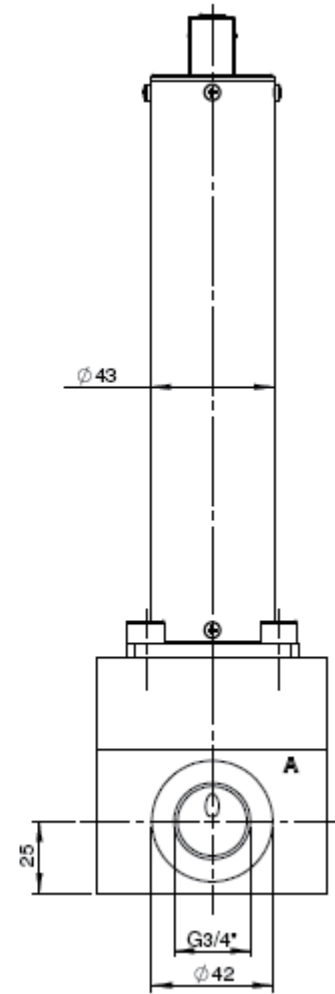

尺寸: (mm)

产品选型代码

EAV-10	1	A	C	2	SS	24	A
--------	---	---	---	---	----	----	---

电气连接
A=DIN43650-C

电源
12 = 12 V
24 = 24 V

材质
SS = 不锈钢
AL = 铝

最大工作压力
1 = 210 bar
2 = 415 bar

接口尺寸
A = G1/4" B = G1/2" C = G3/4"

液压机能

A =

B =

C =

D =