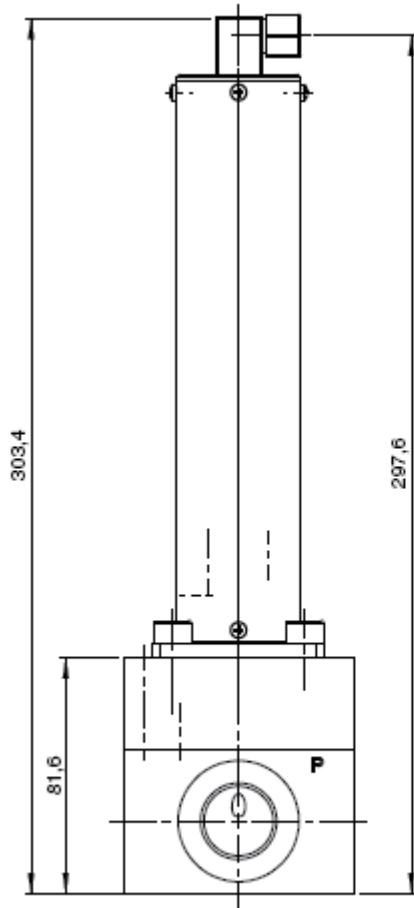

尺寸: (mm)

产品选型代码

EAV-10	1	A	C	2	SS	24	A
--------	---	---	---	---	----	----	---

电气连接
A=DIN43650-C

电源
12 = 12 V
24 = 24 V

材质
SS = 不锈钢
AL = 铝

最大工作压力
1 = 210 bar
2 = 415 bar

接口尺寸
A = G1/4" B = G1/2" C = G3/4"

液压机能

A =

B =

C =

D =