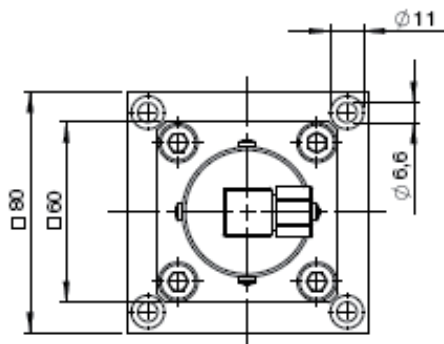

尺寸: (mm)

产品选型代码

EAV-10	1	A	C	2	SS	24	A
--------	---	---	---	---	----	----	---

电气连接
A=DIN43650-C

电源
12 = 12 V
24 = 24 V

材质
SS = 不锈钢
AL = 铝

最大工作压力
1 = 210 bar
2 = 415 bar

接口尺寸
A = G1/4" B = G1/2" C = G3/4"

液压机能

A =

B =

C =

D =